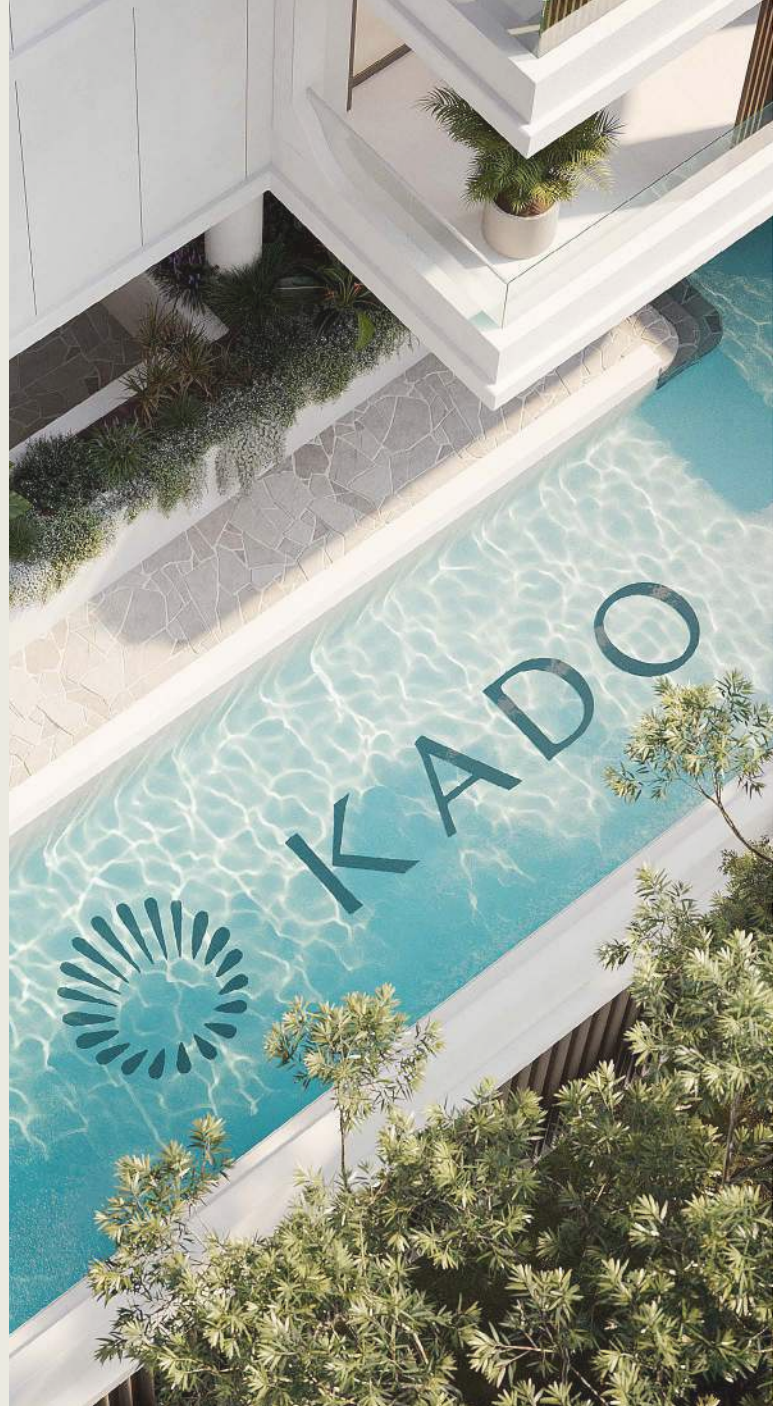

WELLNESS

Embrace a holistic approach to well-being in the privacy and comfort of your own community. Our comprehensive suite of wellness amenities is tailored to support your personal health goals, offering convenience and accessibility without the public nature of gyms and spas.

We've removed barriers to healthy living, making it effortless to incorporate wellness into your daily routine. Invest in your health and enjoy a lifestyle that nurtures both body and mind, all within the comfort of your home.

Resident only and exclusive use:

- Hyperbaric Chamber
- Cryotherapy treatments
- Infrared Sauna
- Red-light therapy
- Salt room
- Mineral pool